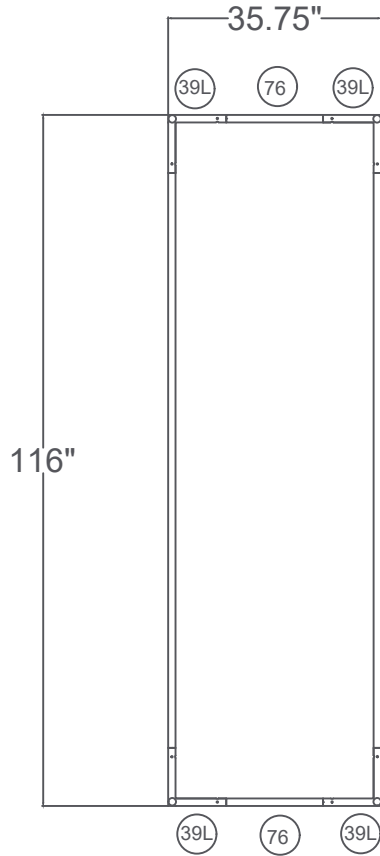

## Square Tower - SQT3x10-K

Front View

Isometric View

Top View

Tower 36"w x 10'h	
Qty.	Part Number
8	WLM#39-L
4	WLM#010
8	WLM#076
2	WLM#080
4	WLM#018
4	WLM#23
1	BGO-FABRIC-L bag