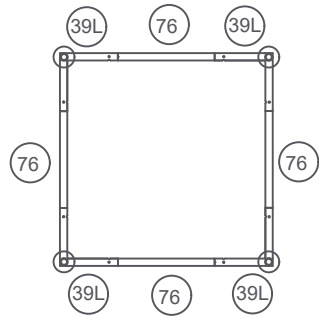

## Square Tower - SQT3x10-K

Front View

Isometric View

Top View

Tower 36"w x 10'h	
Qty.	Part Number
8	WLM#39-L
4	WLM#010
8	WLM#076
2	WLM#080
4	WLM#018
4	WLM#23
1	BGO-FABRIC-L bag