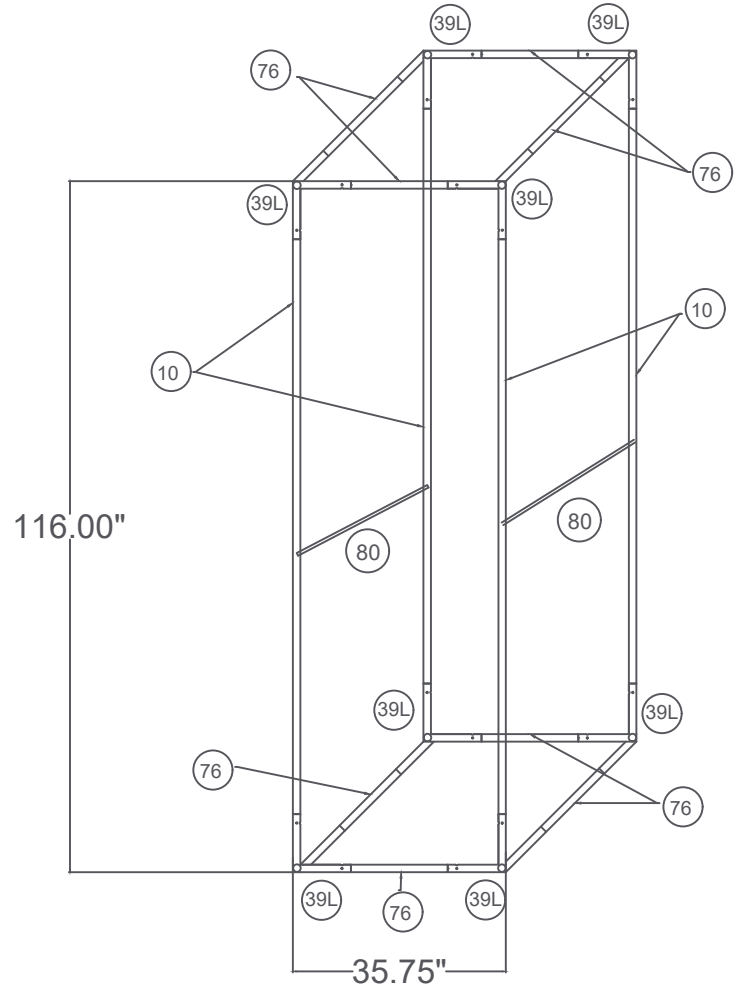

## Square Tower - SQT3x10-K

Front View

Isometric View

Top View

Tower 36"w x 10'h	
Qty.	Part Number
8	WLM#39-L
4	WLM#010
8	WLM#076
2	WLM#080
4	WLM#018
4	WLM#23
1	BGO-FABRIC-L bag